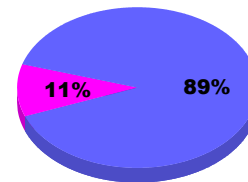

Gender Comparison 2011-2012

Jul/Aug/Sep

Legend: Male (Blue), Female (Magenta)